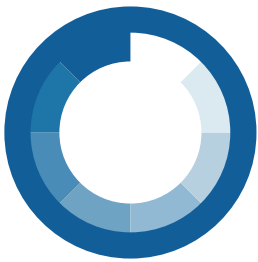

Color Spectrum

The blue and green of TimorGap is a touch of the natural. The duo, though, has a deeper meaning than colors of natural elements.

Colors wheels

CMYK Colors
93 65 17 2

RGB Colors
6 94 154

NEX #336699